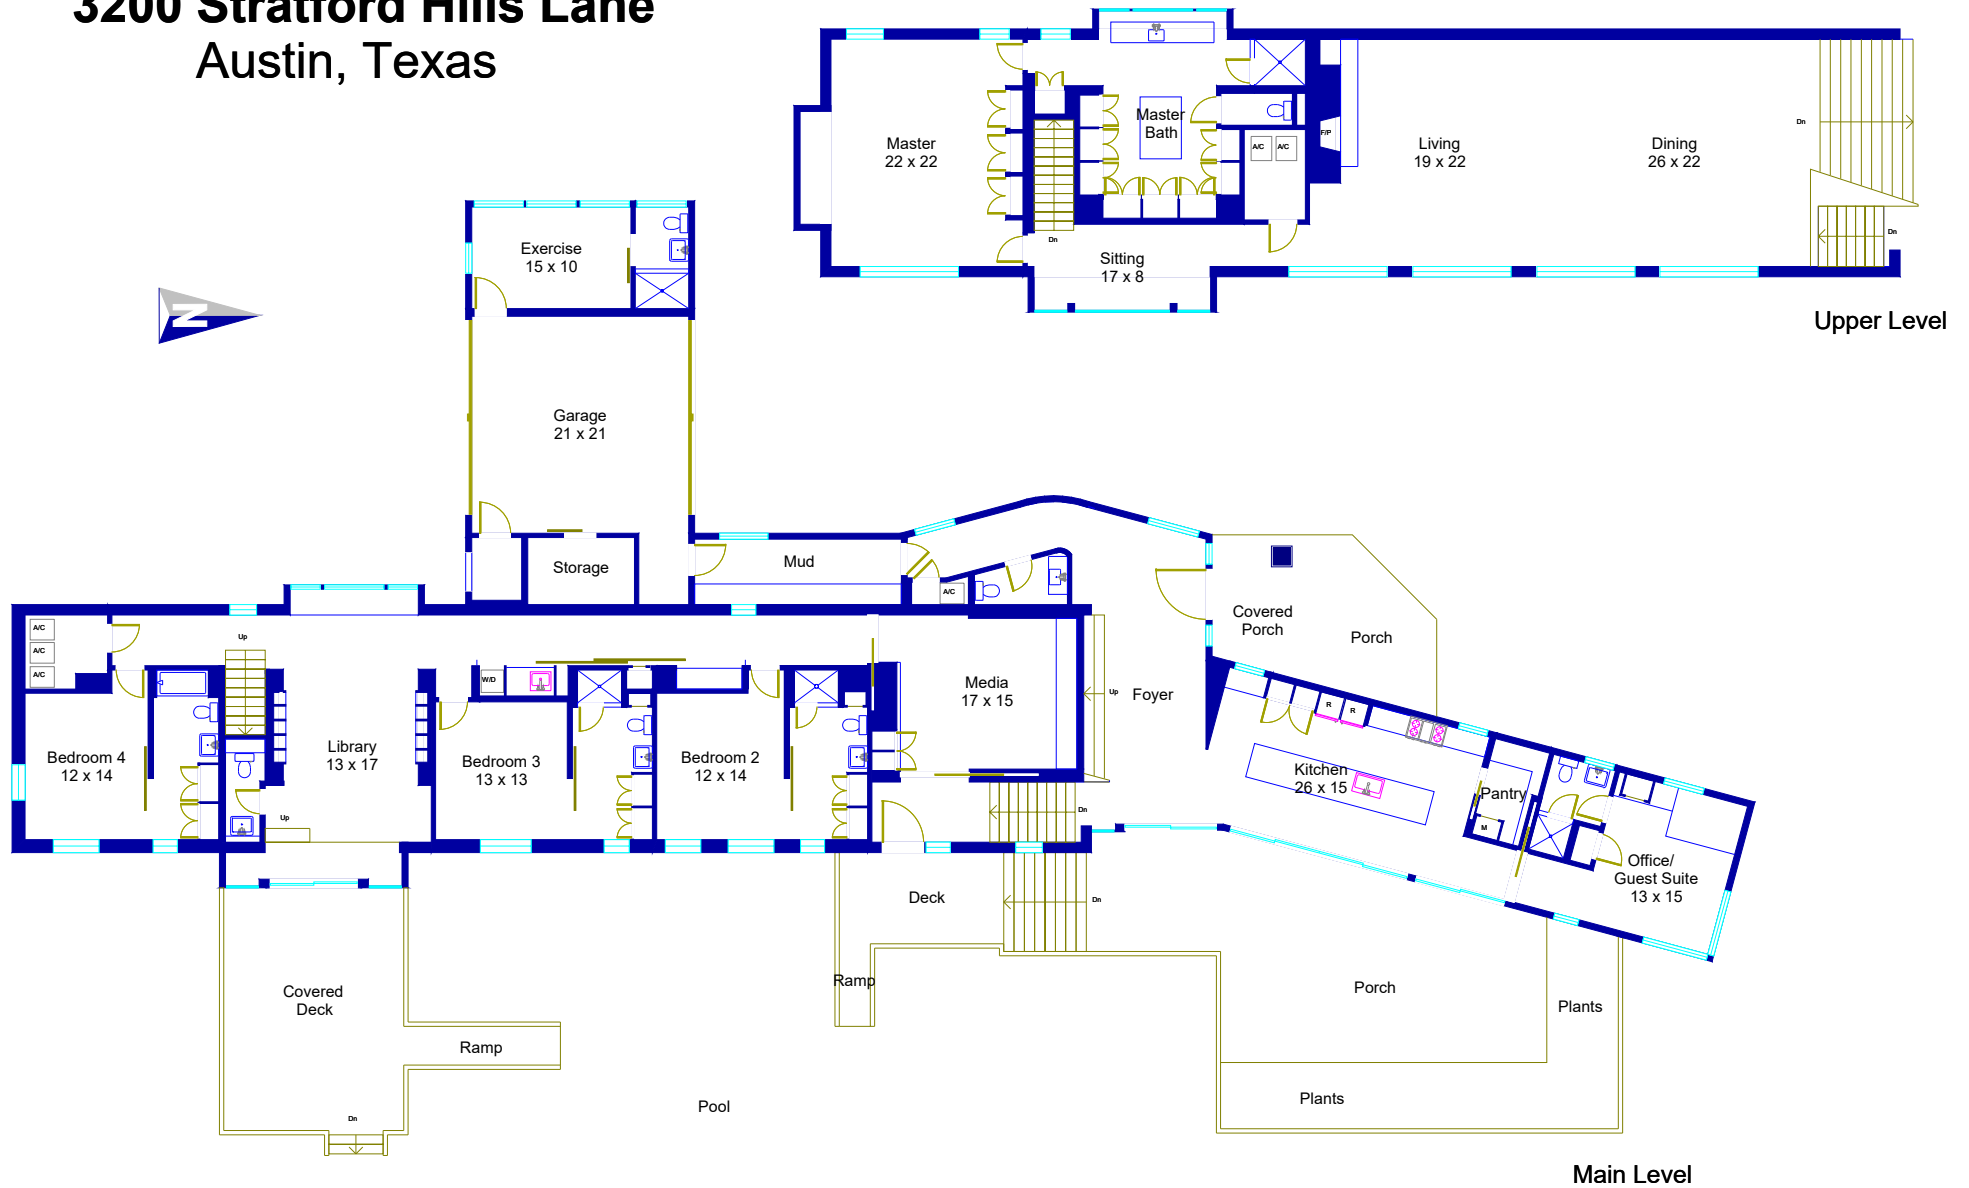

# 3200 Stratford Hills Lane Austin, Texas

© Floor Plan Graphics LLC 2018. This floor plan is an artistic rendering only. All dimensions are approximate. Floor Plan Graphics LLC and Moreland Properties make no representation or warranty as to this rendering's accuracy and no measurements or dimensions should be relied upon without independent verification. This floor plan and its respective square footage materials remain the property of Floor Plan Graphics LLC.